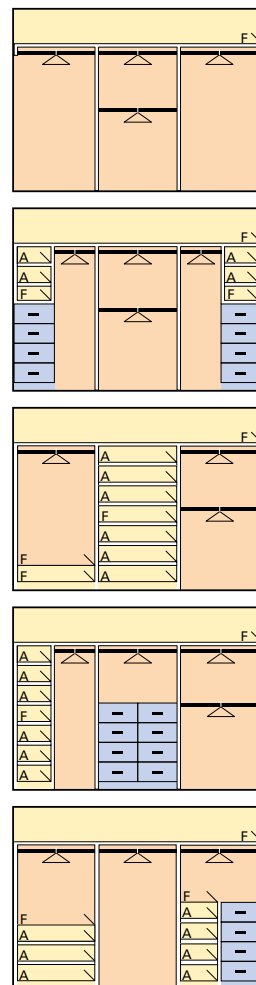

3 door systems