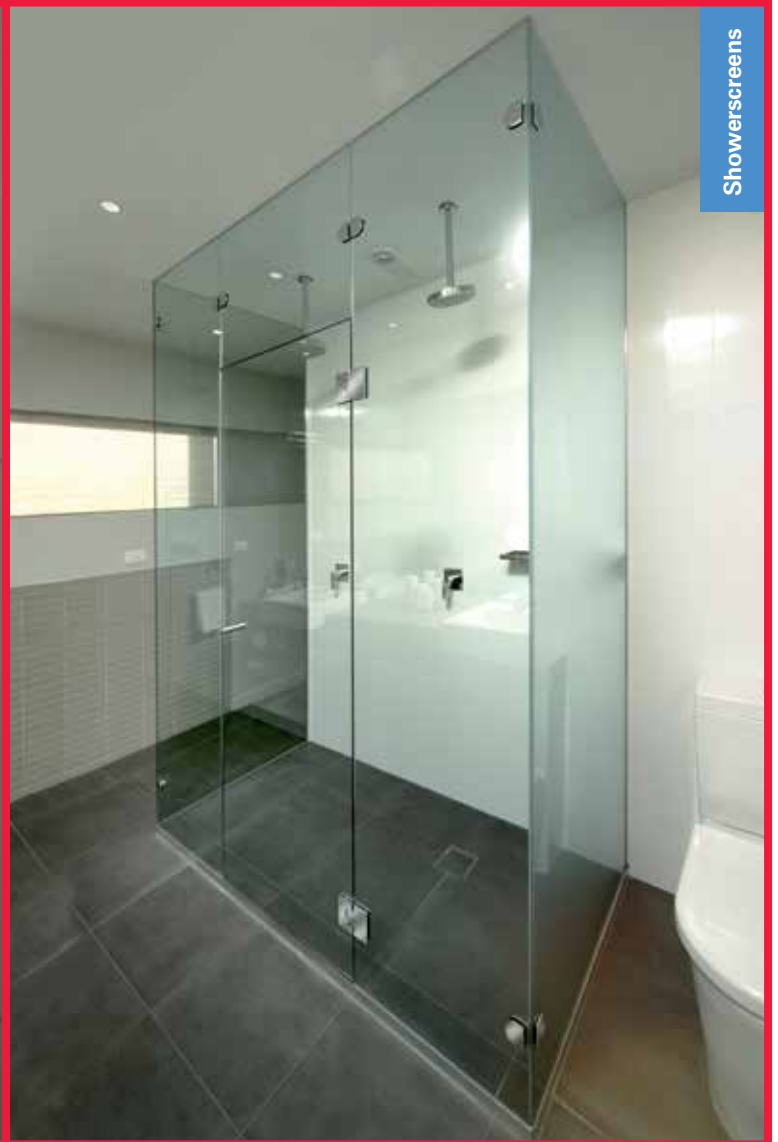

Semi-frameless showerscreens

Aqua Deluxe

The Aqua Deluxe range by Regency is part of the next generation of showerscreen design where the trend is to minimise the visual weight of the frame. The range has been designed for the ultimate in appearance combined with outstanding practicality.

Unlike conventional showerscreens, the Aqua Deluxe has a continuous slimline frame that provides superior strength, maximum durability and safety. With no visible screws or rivets on the exterior and a slimline continuous frame, the Aqua Deluxe is easy to clean and maintain.

No space for a shower?

Bathrooms that have a bath sometimes struggle to make room for a shower. The Regency Fix & Swing screen is the perfect solution. It fits neatly into position and turns a bath into a shower in seconds. Fix & Swing screens are available in framed and frameless to suit all styles of bathrooms.

Frameless showerscreens

Frameless is the ultimate minimalist choice in Regency showerscreens. The lines are super smooth. No frame interrupts the see through expanse of glass. Glass joints are architectural. Either channel or patch fittings are used to fix the glass to the walls and floor.