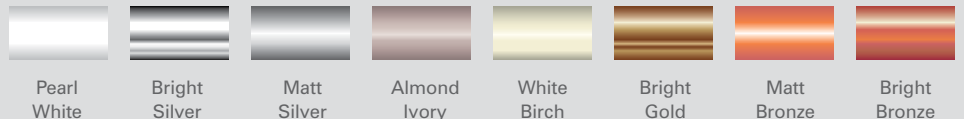

Wardrobe frame colour options

Standard colours may vary by region. Colours shown may vary from the actual colour due to the printing process. Please consult your local Regency sales representative or call 132 543 for advice.