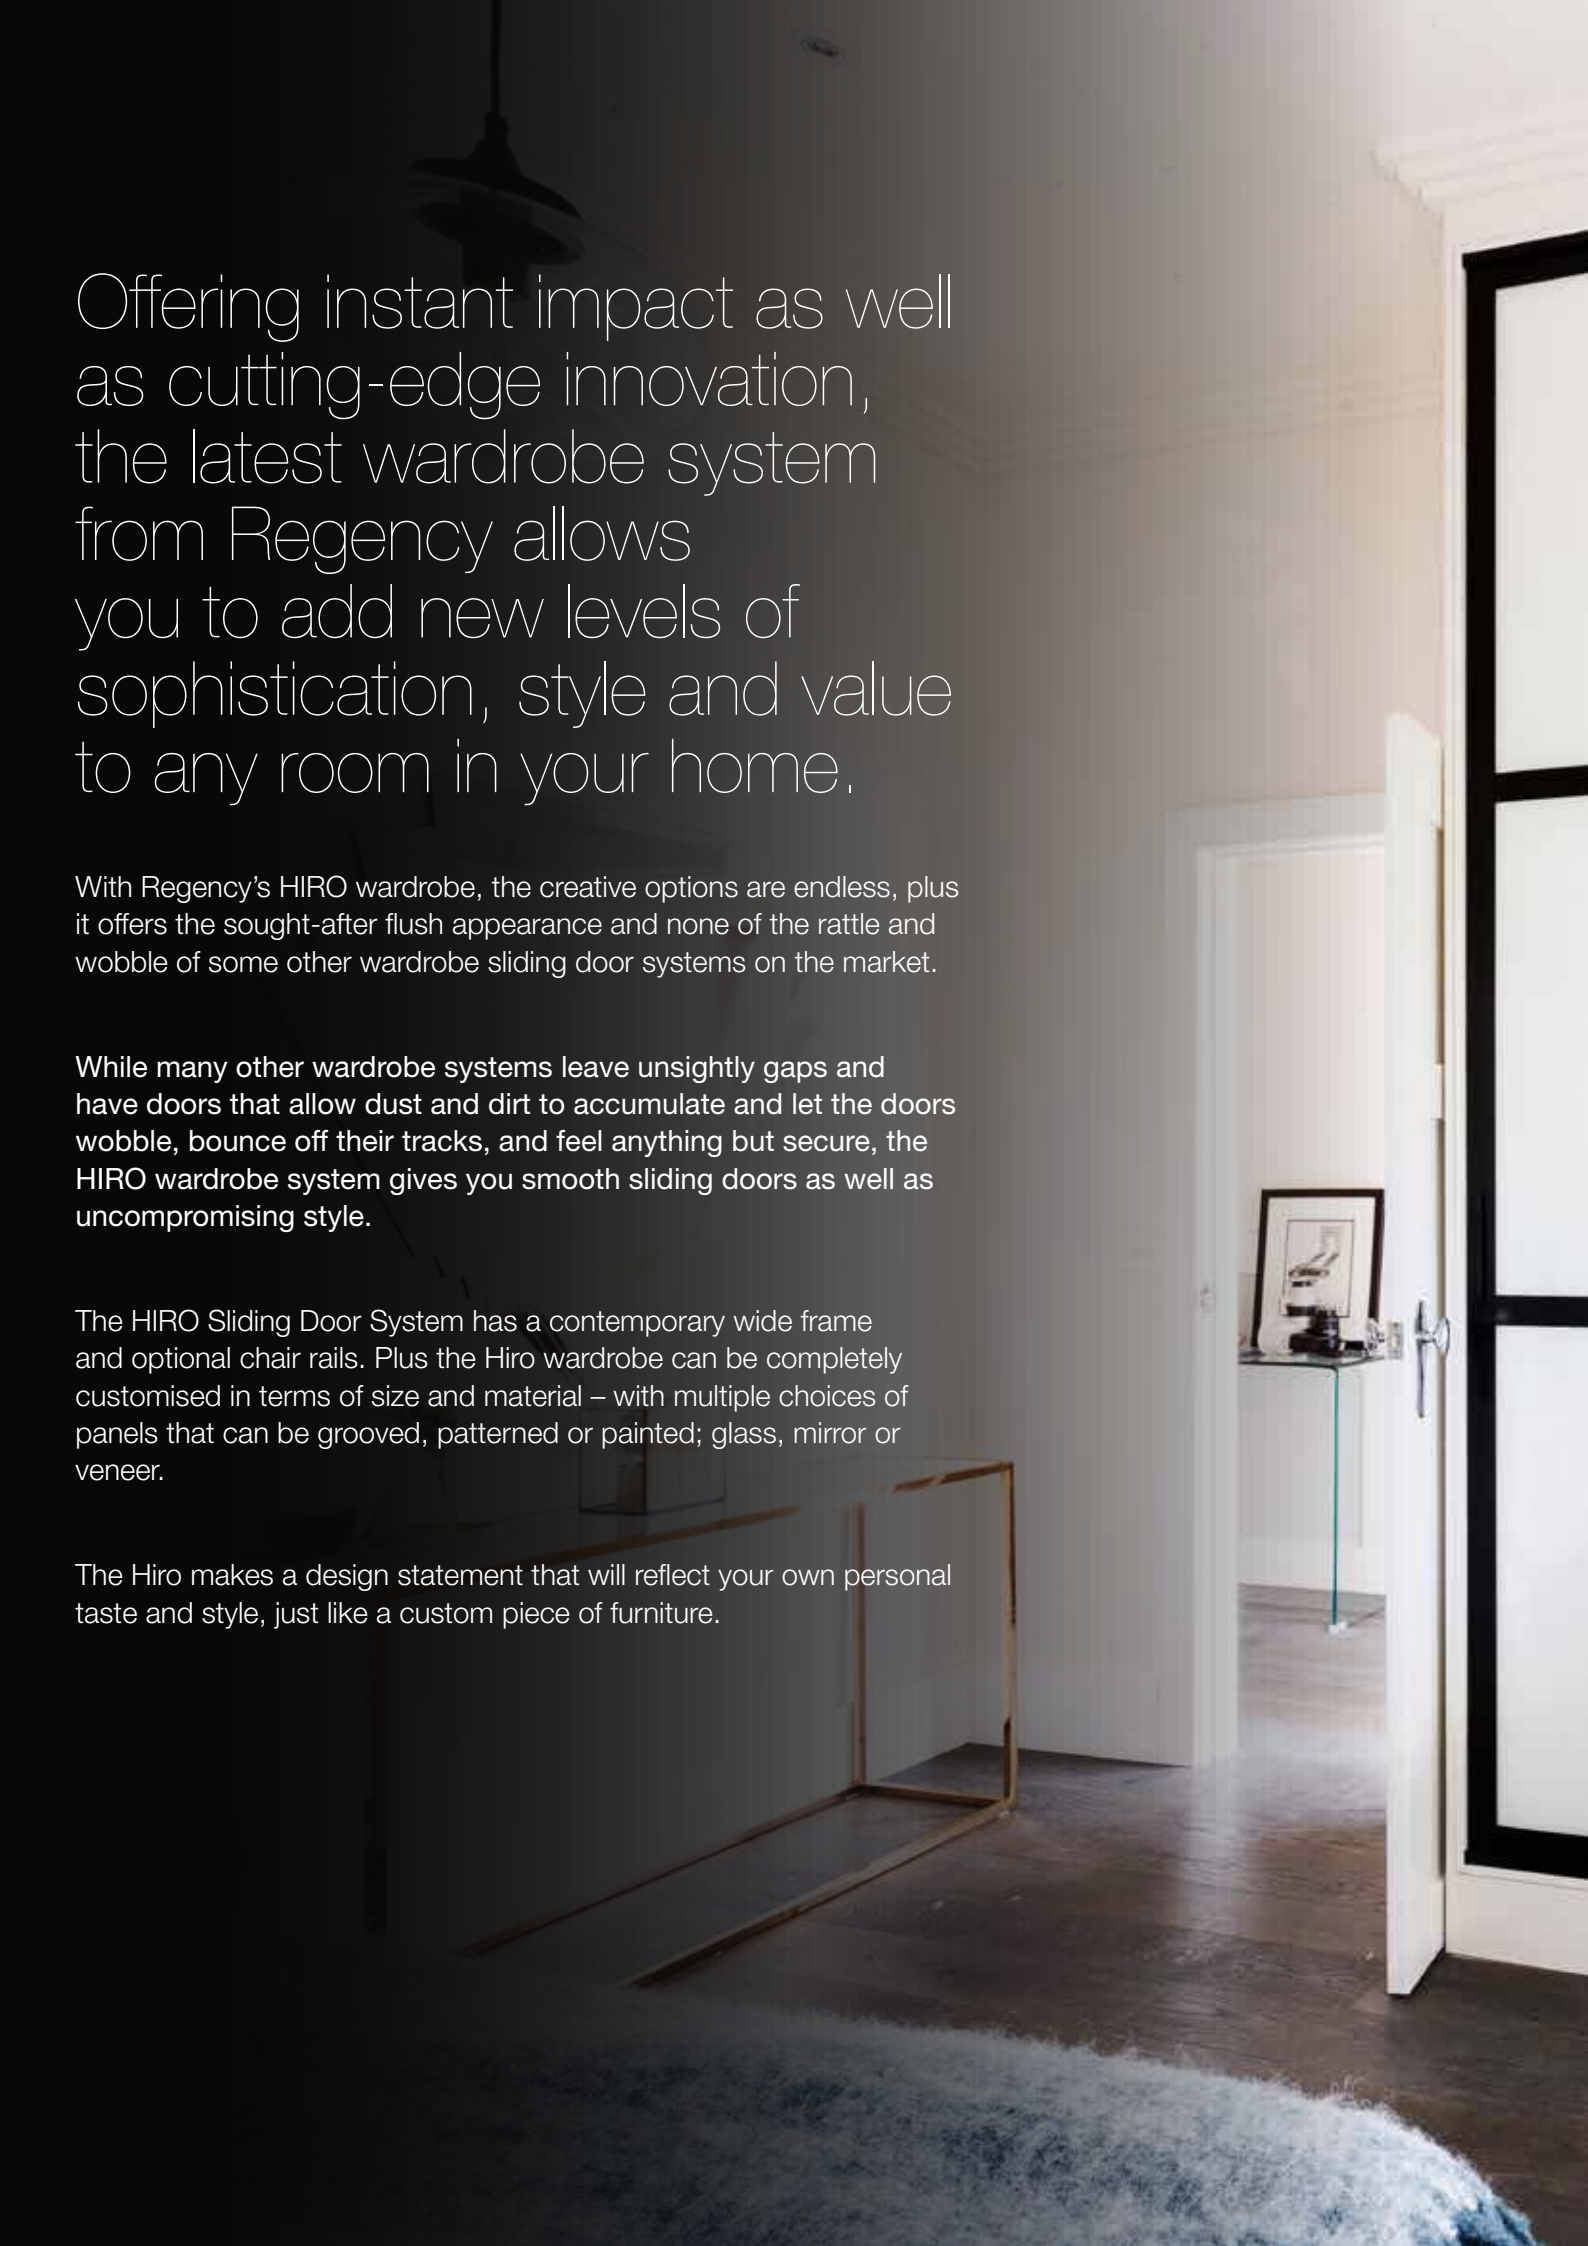

Offering instant impact as well as cutting-edge innovation, the latest wardrobe system from Regency allows you to add new levels of sophistication, style and value to any room in your home.

With Regency's HIRO wardrobe, the creative options are endless, plus it offers the sought-after flush appearance and none of the rattle and wobble of some other wardrobe sliding door systems on the market.

While many other wardrobe systems leave unsightly gaps and have doors that allow dust and dirt to accumulate and let the doors wobble, bounce off their tracks, and feel anything but secure, the HIRO wardrobe system gives you smooth sliding doors as well as uncompromising style.

The HIRO Sliding Door System has a contemporary wide frame and optional chair rails. Plus the Hiro wardrobe can be completely customised in terms of size and material – with multiple choices of panels that can be grooved, patterned or painted; glass, mirror or veneer.

The Hiro makes a design statement that will reflect your own personal taste and style, just like a custom piece of furniture.