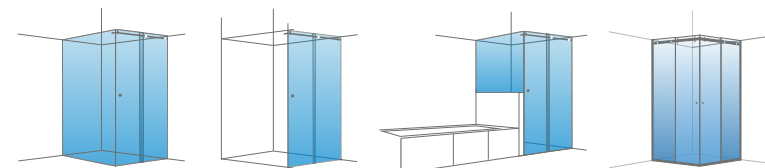

A SHOWERSCREEN DESIGNED FOR EVERYDAY LIVING

The Aqua Slider series brings style and functionality to any bathroom, no matter the shape or size.

With a slim-perimeter frame and ball-bearing runner mechanism, the Aqua Slider door series fits seamlessly into any modern Australian home. Available in a range of standard and custom configurations, not only will you enjoy the benefits of functionality and space, but also sleek design.

- Slim perimeter frame and frameless sliding door
- Smooth opening and anti-lift technology
- Range of configurations available
- Corner sliding option, ideal for bathrooms with limited space
- Easy to clean and maintain
- Guaranteed to provide years of reliable use

To find out more, visit regencyscreens.com.au or phone 1300 737 909.