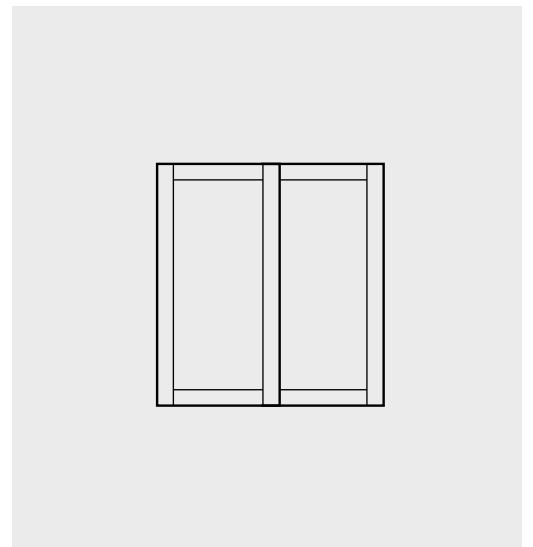

HINGED WARDROBE DOOR

Where timeless design meets complete access

A timeless classic, the Hinged Wardrobe Door offers full access and enduring style. Ideal for larger spaces, these made-to-measure doors open wide to reveal the entire wardrobe interior. Available in a range of finishes, panel styles and hardware options to suit both traditional and contemporary homes.