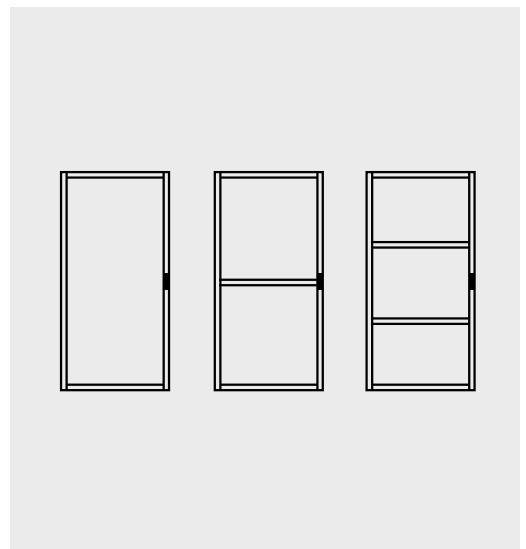

HIRO SLIDING WARDROBE DOOR

Where architectural design meets complete design freedom

The Hiro Sliding Wardrobe Door combines bold aluminium framing, premium materials and endless customisation for a striking modern look. With a flush architectural design and a range of colours, infills and rail options, this made-to-measure sliding door delivers style and smooth everyday performance.

- Statement aluminium framed design creates a strong architectural feature
- Fully customisable system with a wide choice of frame colours, infill options and rail configurations
- Flush, contemporary appearance suited to modern interiors
- Premium hardware and smooth sliding operation for effortless everyday use
- Designed to pair with a range of infill options, including mirror and painted glass
- Custom-made to perfectly fit your space
- Available in 2, 3 or 4 panel configurations