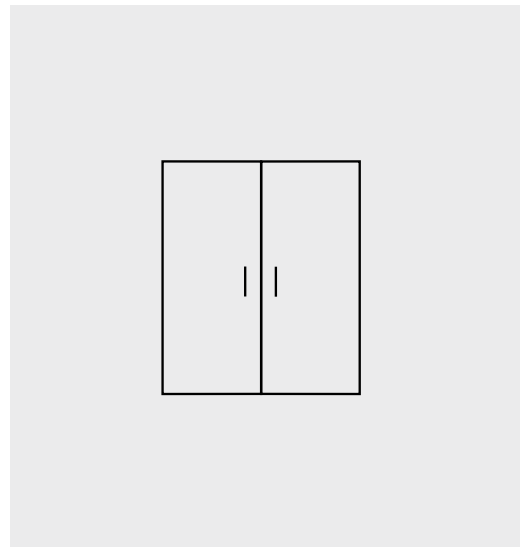

HINGED WARDROBE DOOR

Where timeless design meets complete access

A timeless classic, the Hinged Wardrobe Door offers full access and enduring style. Ideal for larger spaces, these made-to-measure doors open wide to reveal the entire wardrobe interior. Available in a range of finishes, panel styles and hardware options to suit both traditional and contemporary homes.

- Classic hinged design provides full access to your entire wardrobe
- Ideal for larger rooms where door clearance is not a concern
- Choose from a wide range of colours and finishes to suit your interior style
- Extensive handle and hardware choices to personalise your look
- Custom-made to perfectly fit your space
- Designed to pair seamlessly with Galleria internals and accessories
- Available with a soft close option