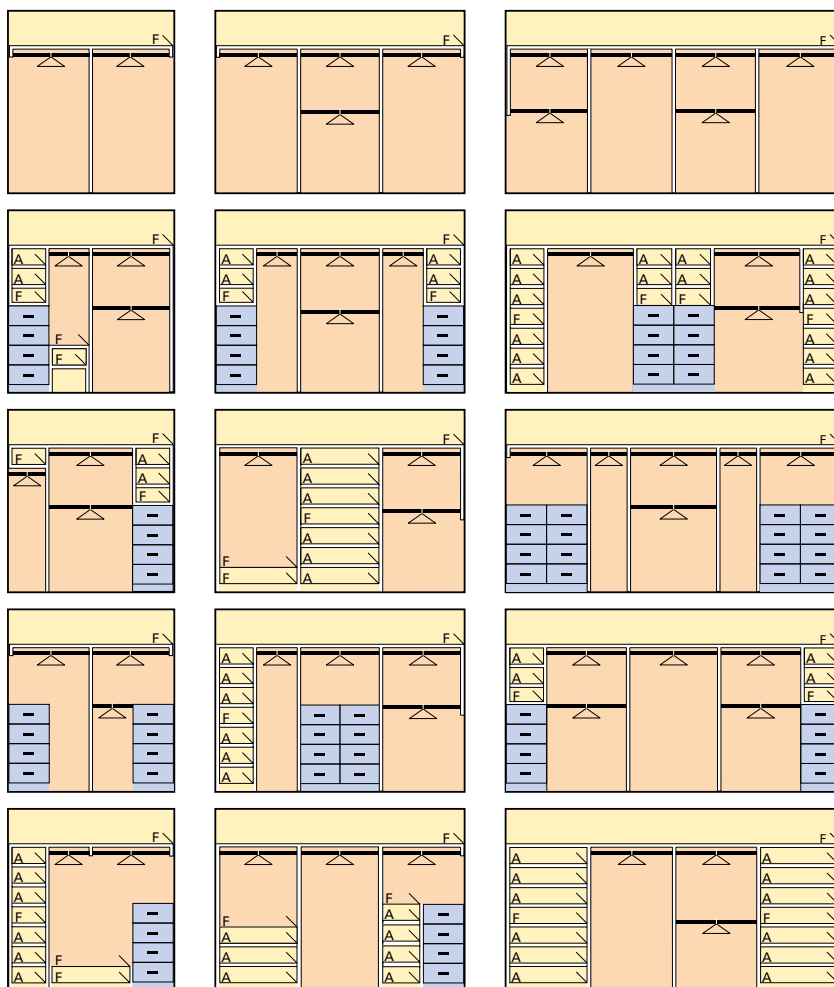

Wardrobe internal designs

Whether you're looking at hinged or sliding doors, the big difference between wardrobes is usually the way they are fitted out. With Regency, you get highly usable and flexible space tailored to fit your lifestyle.

There are a multitude of internal designs and fittings that can be mixed and matched to accommodate all your storage needs. You can select from fixed or adjustable shelves, drawers or baskets, or compartments for shoes or hats. These specialised storage areas define your hanging spaces which are fitted with strong 25mm rods to prevent sagging, even when weighed down with heavy winter garments.

While we have a range of drawer handle options, our scalloped drawer fronts provide a sleek finish to the internal design of the wardrobe. They do not protrude as they are cut out of the drawer front which makes them stronger and we use plastic as a standard and also offer chrome handles.

Below is a selection of designs on how your wardrobe internals can be configured.

2 door systems

3 door systems

4 door systems