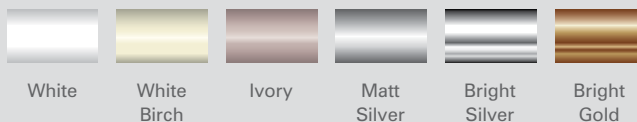

Regency showerscreen frame colours

Whether you choose a framed, semi-framed or semi-frameless design, the following selection of colours are part of our range.